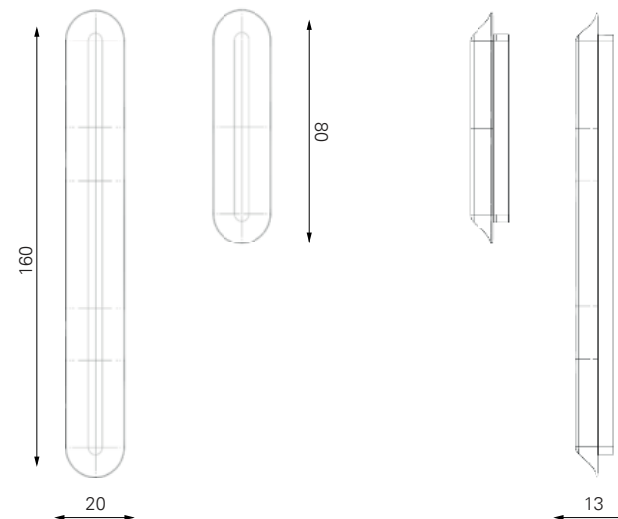

Joy wall lamps

Wall lamp in cast resin, the final colour is the result of matching layers of coloured epoxid resin with a dimmable neon lighting. Available in a wide range of vibrant colour variations. Handcrafted in our Atelier in Como. Each piece is unique.

L 20, W 13, H 160

L 20, W 13, H 80

DRAG
VUREL
VUREL